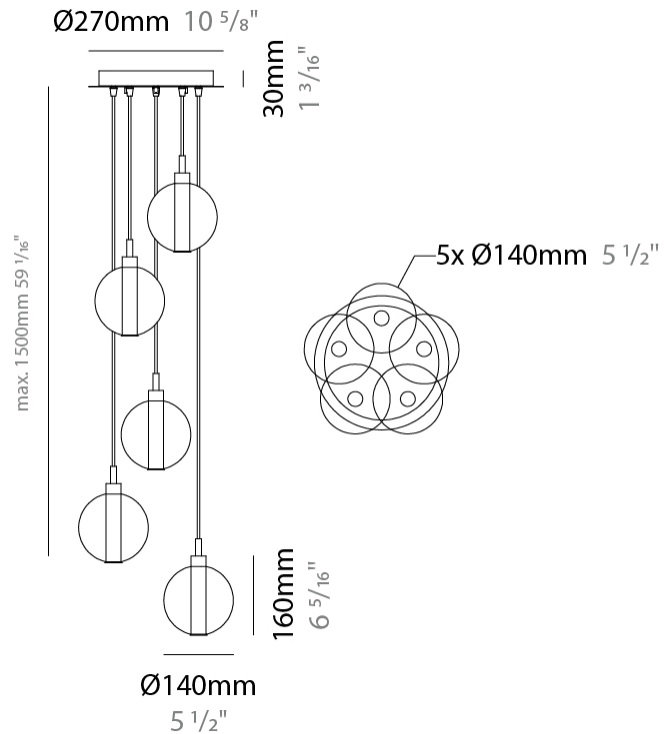

PROJECT	
TYPE	
SPECIFIER	
QUANTITY	
DATE	

OSCURA - 5 LIGHT MULTIPLE SUSPENSION

D141142-

base number Finish
Options

1. To build a product code in our configurator select the specify button on the base model # product page
2. To build a manual product code on this datasheet choose from the options listed below in blue font and add the suffix to the base model #

GENERAL

Series: Oscura
Subseries: Oscura - 5 Light Multiple
Brand: Cangini & Tucci
Division: Design
Mounting Type: Suspension
Mounting Location: Ceiling
Subcategory: Pendant

PHYSICAL

Shape: Round
Diameter (mm): 270
Diameter (in): 10 5/8
Height (mm): 160
Height (in): 5 7/8
Max. Overall Height (mm): 1660
Max. Overall Height (in): 64 15/16
Light Distribution: Omnidirectional
Weight (kg): 2.7
Weight (lbs): 5.95
Fixture Finish: [AMB](#) / [BLK](#) / [BRZ](#) / [GLD](#) / [GRN](#) / [PNK](#) / [RGD](#) / [RUB](#) / [SKB](#) / [SMK](#) / [STE](#) / [TOB](#) / [TRA](#)
Holder Finish: PSS
Fixture Material: Glass / Metal
Cable Details: 1500mm cable

ELECTRICAL

Number of Lamps: 5
Lamp Type: LED Retrofit
Bulb Included: Bulb Not Included
Total Output Wattage (W): 20
Max. Wattage Per Lamp (W): 4
Lamp Base: G9
Input Voltage (V): 120

LED

OPTICAL

RATINGS AND CERTIFICATIONS

Certified By: Certified for North American Standards
IP rating: IP20