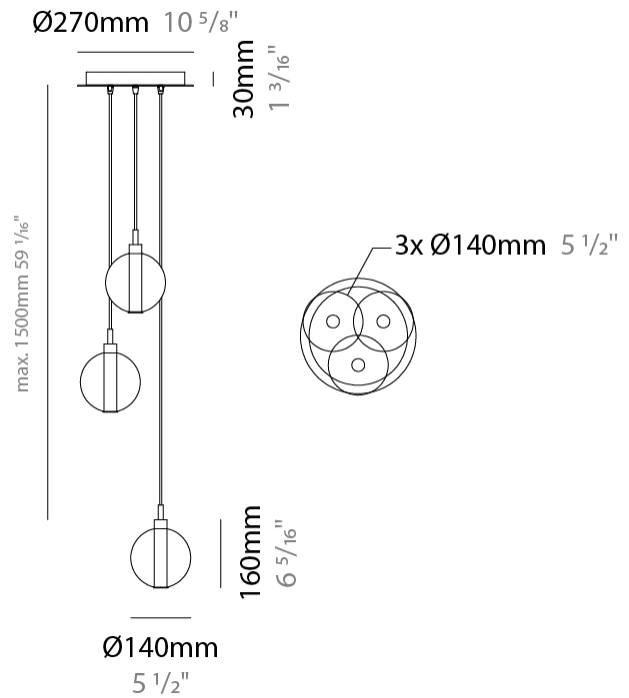

PROJECT	
TYPE	
SPECIFIER	
QUANTITY	
DATE	

OSCURA - 3 LIGHT MULTIPLE SUSPENSION

D141141-

base number   Finish
Options

1. To build a product code in our configurator select the specify button on the base model # product page
2. To build a manual product code on this datasheet choose from the options listed below in blue font and add the suffix to the base model #

GENERAL

Series: Oscura
Subseries: Oscura - 3 Light Multiple
Brand: Cangini & Tucci
Division: Design
Mounting Type: Suspension
Mounting Location: Ceiling
Subcategory: Pendant

PHYSICAL

Shape: Round
Diameter (mm): 270
Diameter (in): 10 ⁵/₈
Height (mm): 160
Height (in): 5 ⁷/₈
Max. Overall Height (mm): 1660
Max. Overall Height (in): 64 ¹⁵/₁₆
Light Distribution: Omnidirectional
Weight (kg): 2.2
Weight (lbs): 4.85
Fixture Finish: [AMB](#) / [BLK](#) / [BRZ](#) / [GLD](#) / [GRN](#) / [PNK](#) / [RGD](#) / [RUB](#) / [SKB](#) / [SMK](#) / [STE](#) / [TOB](#) / [TRA](#)
Holder Finish: PSS
Fixture Material: Glass / Metal
Cable Details: 1500mm cable

ELECTRICAL

Number of Lamps: 3
Lamp Type: LED Retrofit
Bulb Included: Bulb Not Included
Total Output Wattage (W): 12
Max. Wattage Per Lamp (W): 4
Lamp Base: G9
Input Voltage (V): 120

LED

OPTICAL

RATINGS AND CERTIFICATIONS

Certified By: Certified for North American Standards
IP rating: IP20